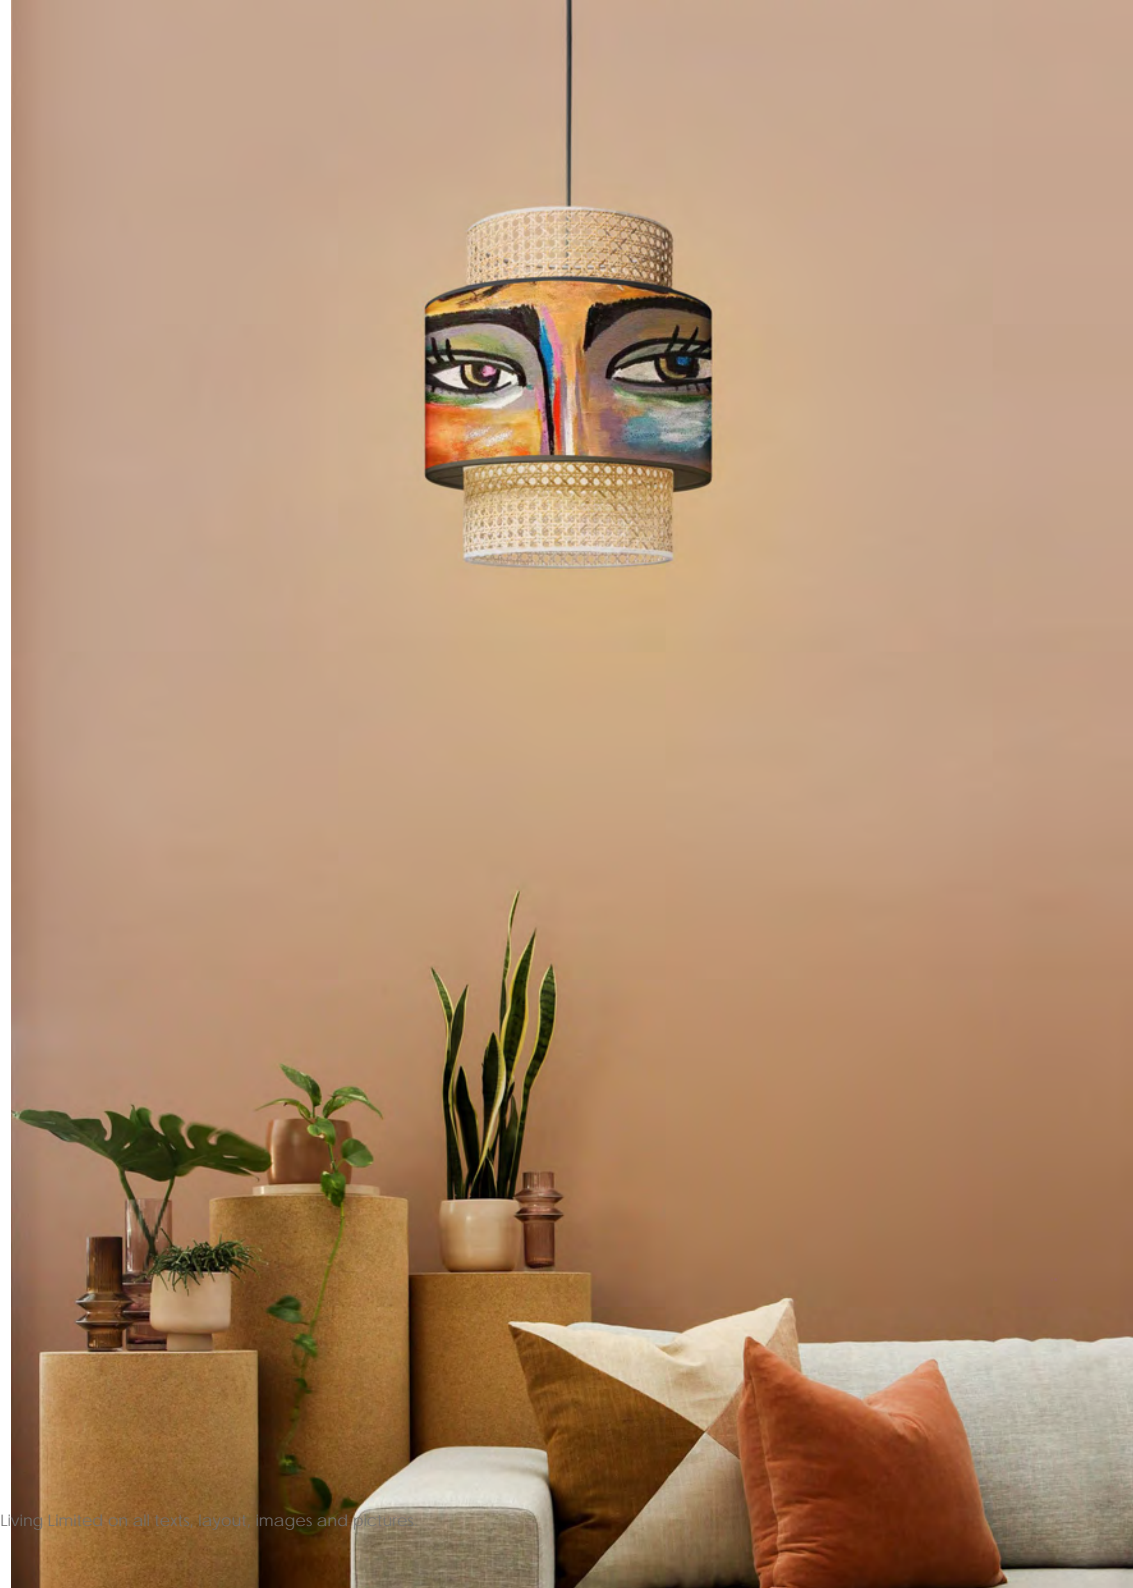

AUDELIA

Audelia is a strong woman. She doesn't need any external confirmation to see her true worth. She looks elegant by her well-kept appearance and at the same time by her confident posture she has a strong appearance. She has clear ideas about everything and thus saves unnecessary discussions. Because of her independence, she secretly makes a great role model for many other women.

Carolina